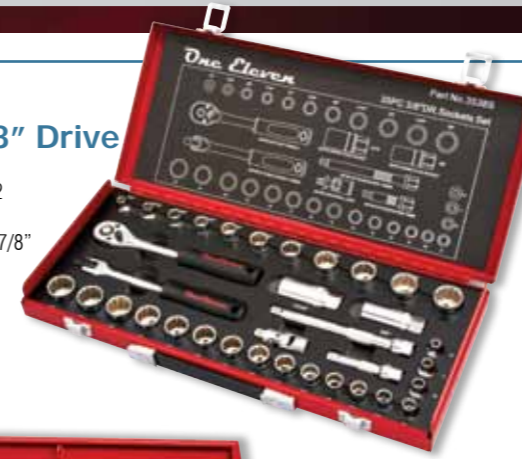

Socket Set 41 Piece 1/2" Drive

Part Number: 4112S
EAN 9 321 382 111 636
41 Piece 1/2" drive
10mm - 32 &
3/8" - 1 1/4"

$209.00
INC GST