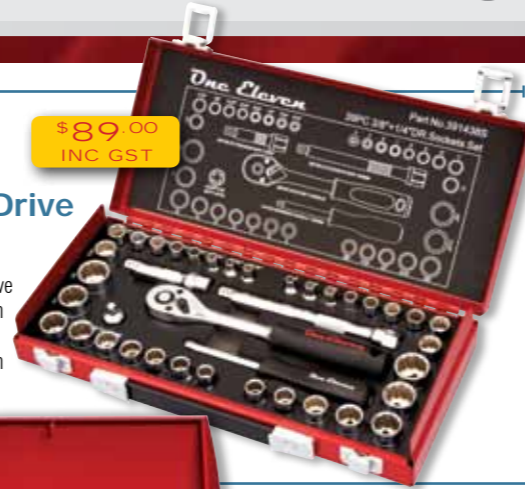

Socket Set 39 Piece 1/4" & 3/8" Drive

Part Number: 391438S
EAN 9 321 382 111 919
39 Piece 1/4" & 3/8" drive
1/4" Drive: 4mm - 12mm
& 3/16" - 1/2"
3/8" Drive: 9mm - 19mm
& 3/8" - 3/4"

$89.00
INC GST

Socket Set 35 Piece 3/8" Drive

Part Number: 3538S
EAN 9 321 382 111 612
35 Piece 3/8" drive
6mm - 22mm & 1/4" - 7/8"

$129.00
INC GST