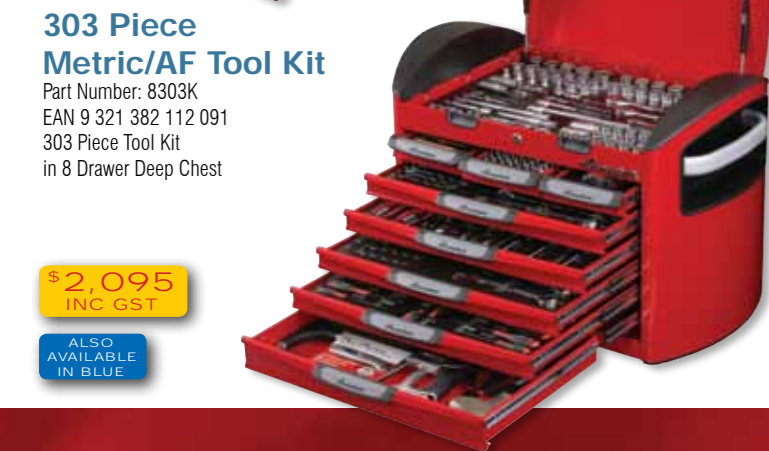

Part Number: 7196K
EAN 9 321 382 112 077
196 Piece Tool Kit
in 7 Drawer Chest

\$1,099
INC GST

Specialty Tools

Part Number: STS19
19 Piece Specialty Tools in EVA insert
to suit 7 drawer chest

\$95.00
INC GST